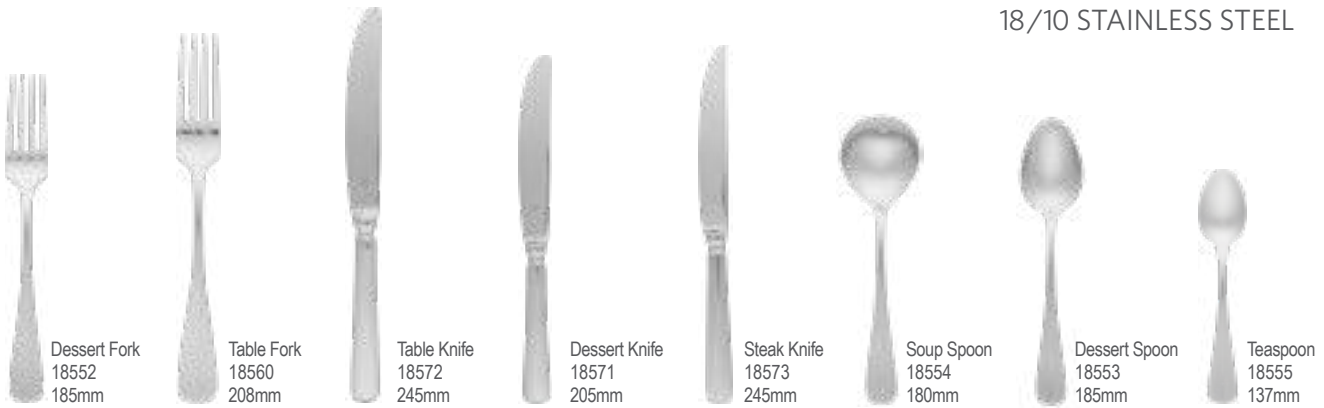

18/10 STAINLESS STEEL

h/h = hollow handle st = standing knife