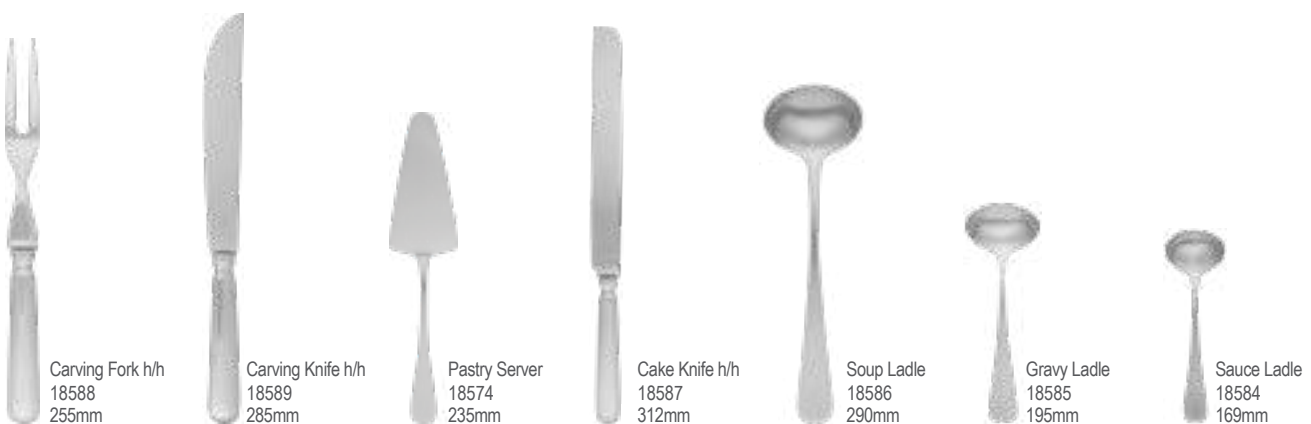

18/10 STAINLESS STEEL

h/h = hollow handle st = standing knife