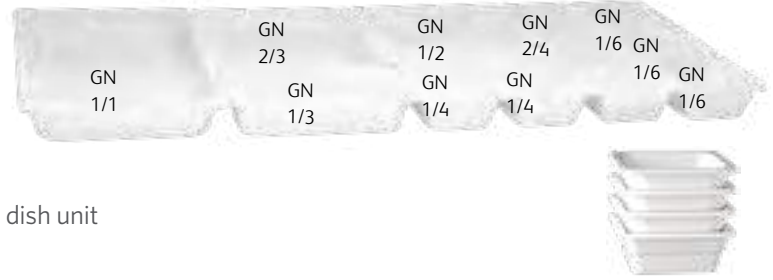

GASTRONORM PANS

GASTRONORM MELAMINE

- Gastronorm sizing
- Stackable design for easy storage
- Clean ladling and pouring with notched edge
- Top shelf dishwasher safe
- Not suitable for direct heat, microwave or oven
- Melamine suitable for commercial use up to 70°C
- Not recommended for use in a bain-marie or chafing dish unit

1/1 Size

Item	L	W	H	Cap
APS83772	530	325	65	7.1L
APS83773	530	325	100	11L

1/2 Size

Item	L	W	H	Cap
APS83768	325	265	65	3L
APS83769	325	265	100	5.5L

1/3 Size

Item	L	W	H	Cap
APS83764	325	180	65	2L
APS83765	325	180	100	31.5L

1/4 Size

Item	L	W	H	Cap
APS83762	256	162	65	13.5L
APS83763	256	162	100	22L

1/6 Size

Item	L	W	H	Cap
APS83760	176	162	65	0.8L
APS83761	176	162	100	1.25L

2/3 Size

Item	L	W	H	Cap
APS83770	354	325	65	4.6

2/4 Size

Item	L	W	H	Cap
APS83766	532	160	65	0.3L