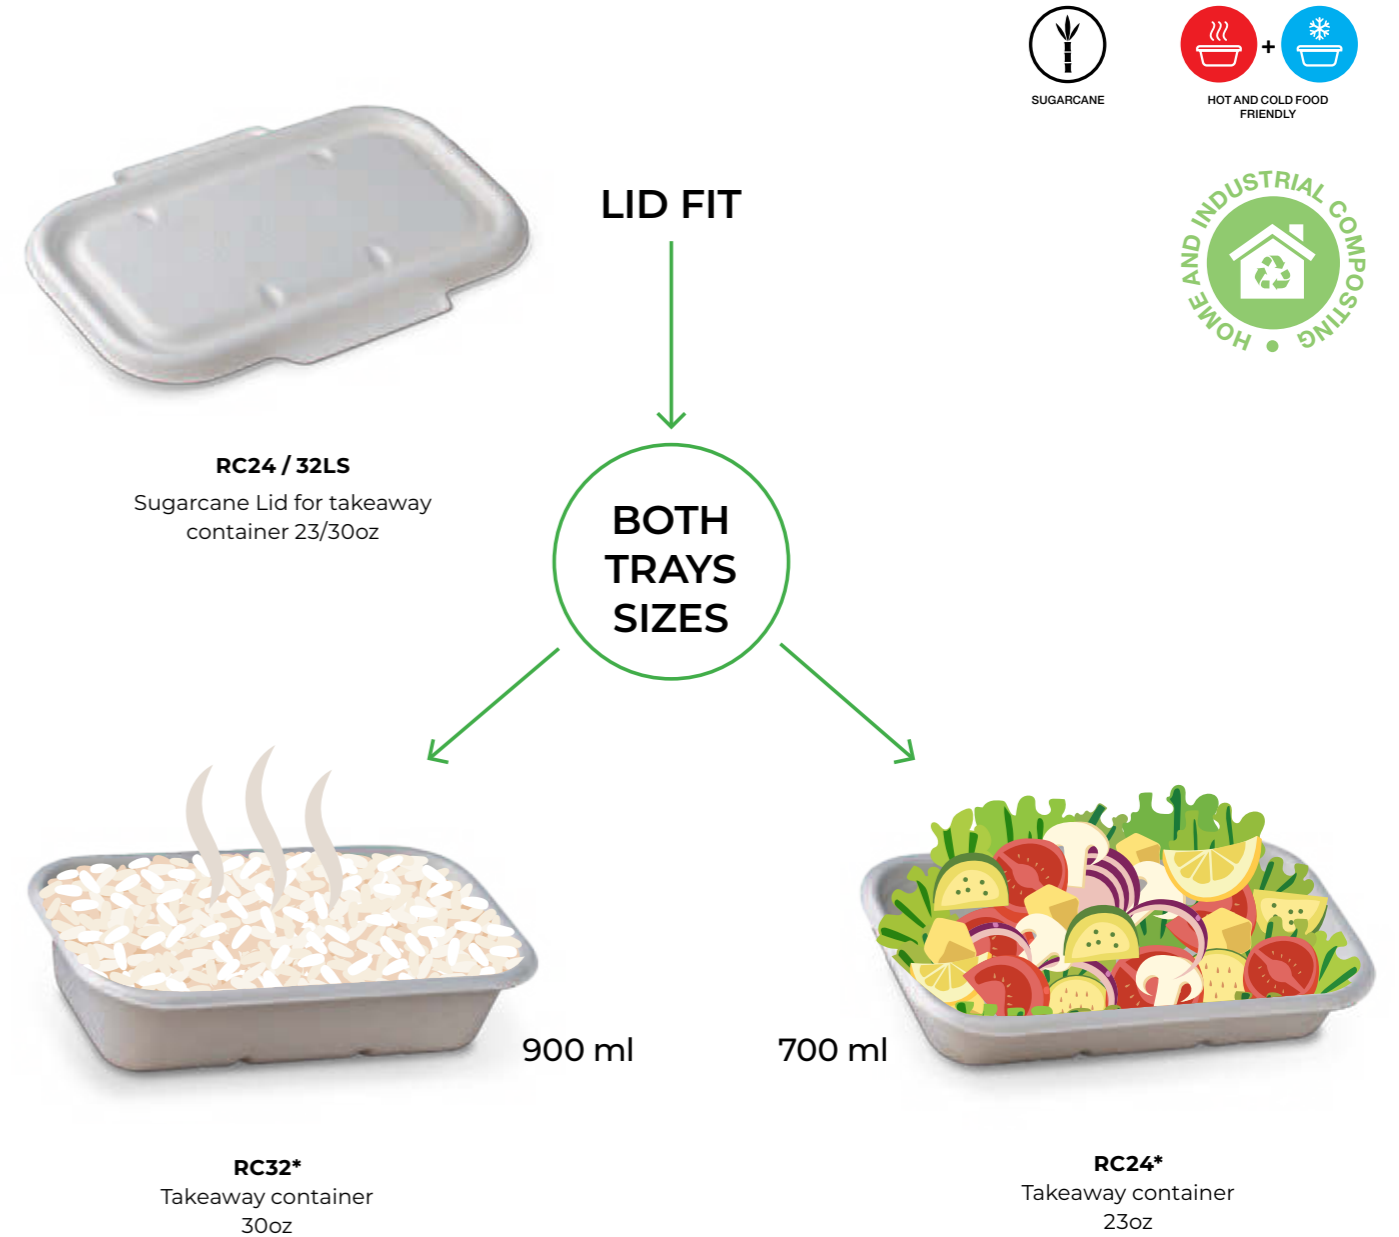

Sugarcane trays with universal lid

* matching Clear PET Lids available

CODE	PRODUCT NAME	SIZE, mm	PCS/BAG	PCS/BAG	PCS/CTN
RC24	Takeaway container 23oz (700ml)	228.6x128x39	50	8	400
RC32	Takeaway container 30oz (900ml)	228.6x128x53.5	50	8	400
RC24/32LS	Sugarcane lid for takeaway container 23/30oz	235.6x135x12.5	50	8	400