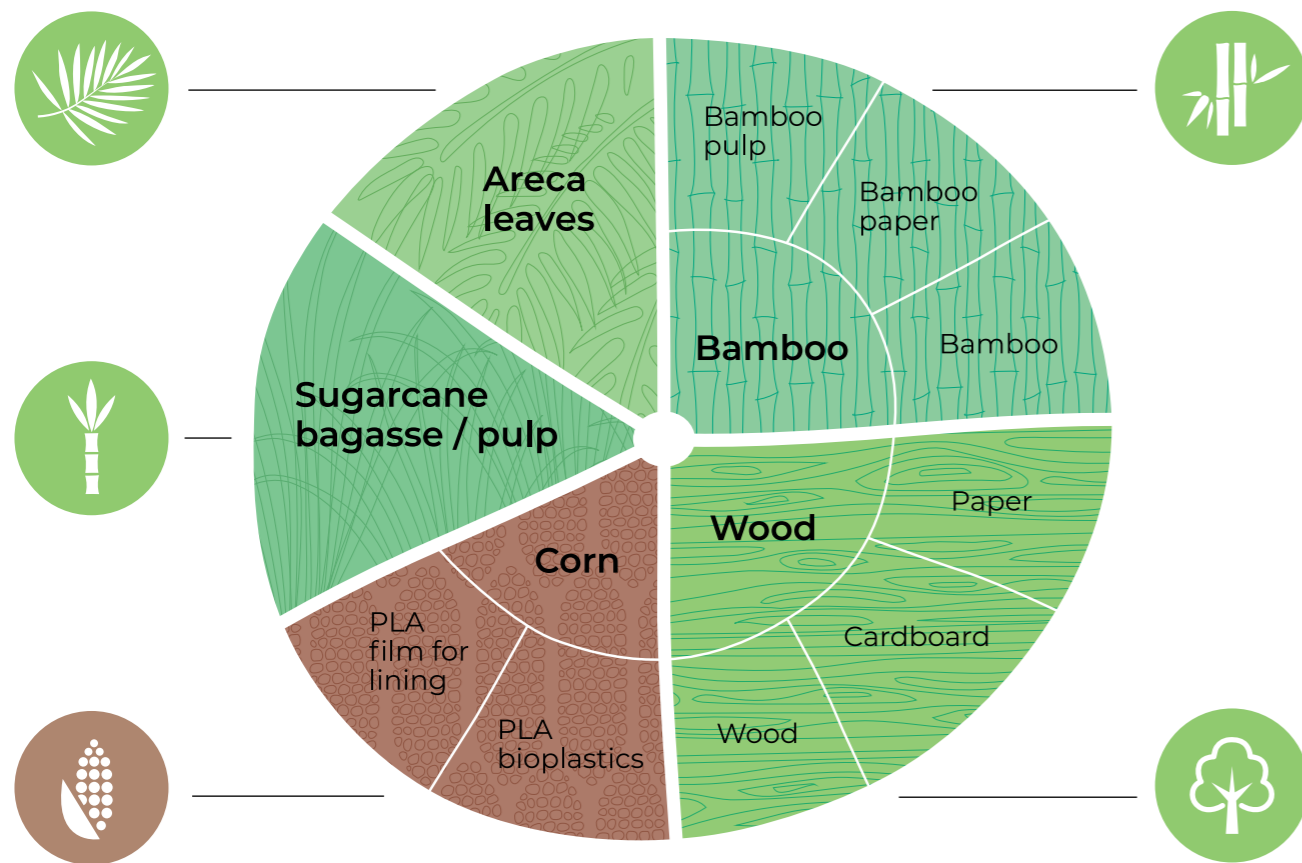

Compostable materials

Switching to Greenmark tableware reduces the use of non-renewable resources, and will enable a shift in the way waste is managed.

Know your options: we encourage you to embrace green packaging as a sustainable alternative to oil-based plastics in the food service sector. Switching to Greenmark tableware reduces the use of non-renewable resources, and will enable a shift in the way waste is managed. We provide school canteens, event organizers, universities, distributors, governmental agencies, not for profits, foodservice operators with the excellent biodegradable food service products at economically sensible prices – so don't hesitate to join the list!

But it's important to keep in mind that at first packaging should fit the purpose and help to prevent food waste, we will advise you to choose sustainable materials where possible without compromising functionality and branding.

Home and industrial composting

Industrial composting only

Sugarcane bagasse / pulp

Sugarcane bagasse itself is a waste material, the dry fibrous residue left after sugarcane stalks have been crushed to extract the juice mainly for sugar manufacturing. When the fibers already crushed, less energy is required to make bagasse products compared with pulping wood for paper products.

Products made from sugarcane bagasse are strong and durable, natural fibre is very pleasant to touch and breathable. Leak and oil proof, with no lining required. Microwavable (warm up only). Refrigerator safe. ISO 9001 and ISO 14000 certified.

Compostable and recyclable (paper stream)

Our products are made to decompose in a commercial composting facility within 60-90 days. Suitable for home composting. Complies with ASTM D6868 and EN13432 reports for compostability.

Bamboo / Pulp / Paper

Fast growing bamboo regenerates quickly, making it a sustainable choice. Growing at a rate of up to 91 cm a day, Bamboo is one of the fastest growing plants on earth. Bamboo requires no irrigation and unlike trees it rarely needs replanting after it harvested, it grows rapidly and can be harvested in 3-5 years.

Wood / Paper / FSC Certified

The original raw material used for our wooden cutlery and paper cups manufacture is wood fibre, from sustainably managed forests, natural renewable resource.

Paper cups end of life options: our paper cups are lined with PLA lining and are compostable in industrial composting facility only.

Wooden cutlery end of life options: compostable

Cardboard / Recycled content

Cardboard is made from a renewable resource, compostable and easily recyclable, with less production emissions.

The original raw material used for carton manufacture is wood fibre. At the end of life, cartons are collected and recycled and form a secondary raw material.

End of life options