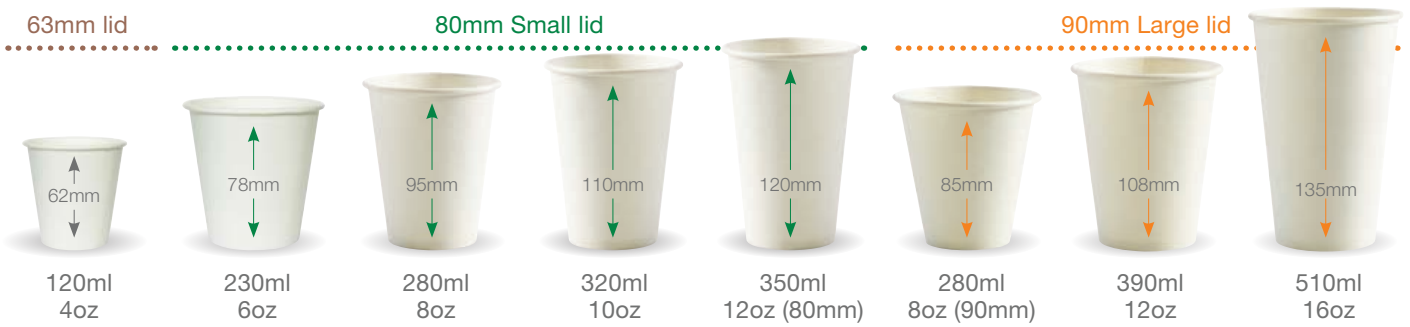

Single Wall BioCup Lid Sizes